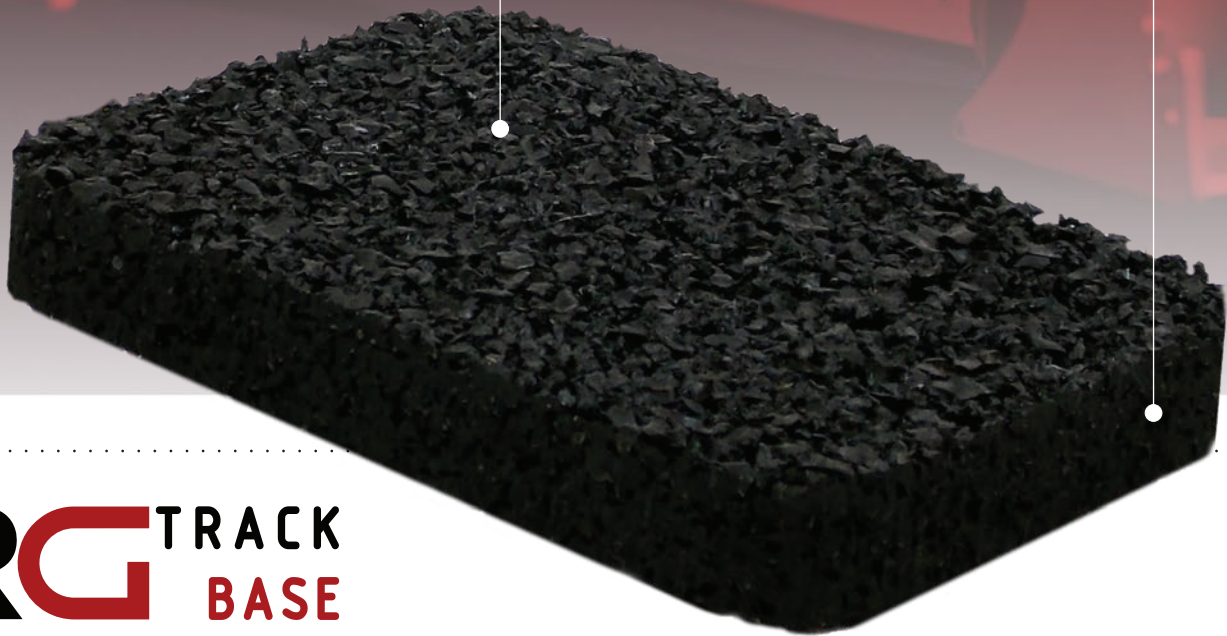

13MM+ SYSTEM

SBR RUBBER  
BOUND IN POLYURETHANE

## NRG TRACK BASE

### POLYURETHANE BASE MAT SYSTEM

The solution for those looking for a running track system with most economic value, the NRG Track Base running track system is an all-weather, polyurethane surface that provides any facility a high quality running track surface without the additional cost. The NRG Track Base running track system features a paved-in-place base mat comprised of black SBR or red EPDM rubber granules bound with a single component polyurethane binder.

## HIGHLIGHTS

Paved-in-Place,  
Permeable System

Available in Black SBR or  
Colored EPDM Rubber

Spike Resistant

13mm System

100% Bound By  
Polyurethane

Ideal for Elementary to  
Middle School Facilities