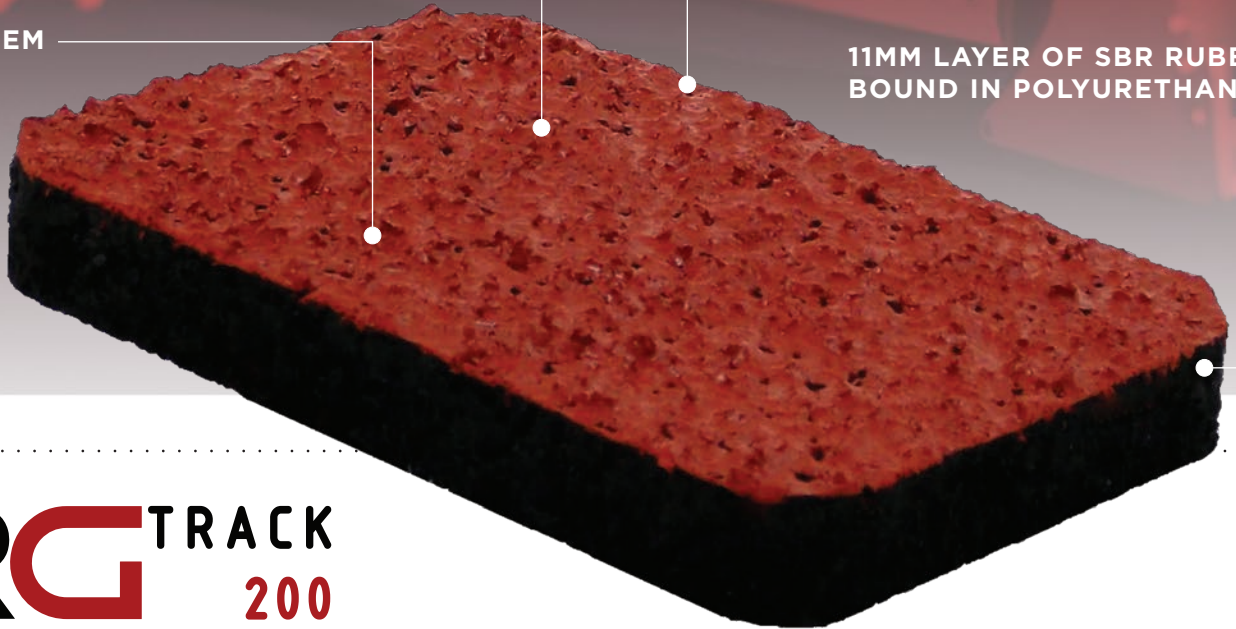

NRG TRACK SYSTEMS

2MM OF POLYURETHANE AND EPDM RUBBER SPRAYED IN MULTIPLE LAYERS

FINE GRANULATED FINISH FOR TRACTION AND COMFORT

13MM+ SYSTEM

11MM LAYER OF SBR RUBBER BOUND IN POLYURETHANE

NRG TRACK 200

STRUCTURAL SPRAY SYSTEM

The most popular system among the elementary to high school level facilities, the NRG 200 running track system builds off the basics and adds a structural spray coat to the top layer of our base mat, increasing the value and longevity of the track. The spray coat is comprised of your choice of a premium colored, one-component polyurethane binder and matching colored rubber granules creating a finished wear layer.